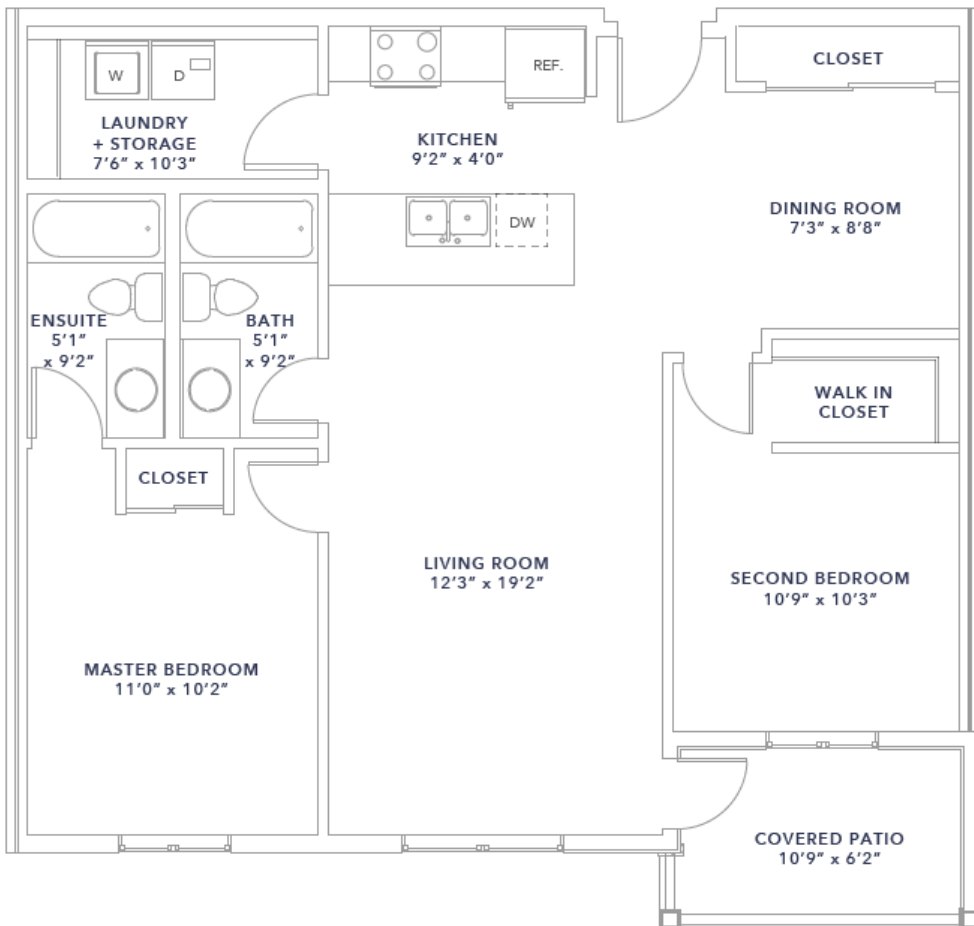

Mission Flats

1469 KLO Road
Kelowna, BC V1W 3N8

SUITE STYLE SQUARE FEET

Syrah
2 Bed 2 Bath
Apartment

894

Scale, dimensions, specifications, layout, windows and materials are approximate only and are subject to change without notice.
Last modified: January 25, 2019