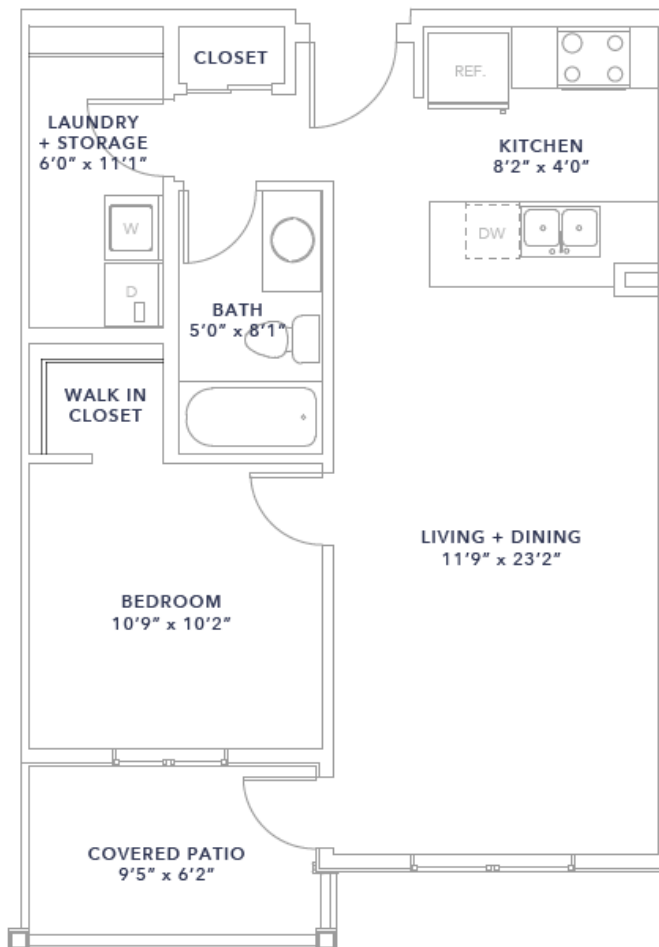

## Mission Flats

1469 KLO Road  
Kelowna, BC V1W 3N8

### SUITE STYLE

Riesling  
1 Bed 1 Bath  
Apartment

### SQUARE FEET

593

Scale, dimensions, specifications, layout, windows and materials are approximate only and are subject to change without notice.  
Last modified: January 25, 2019