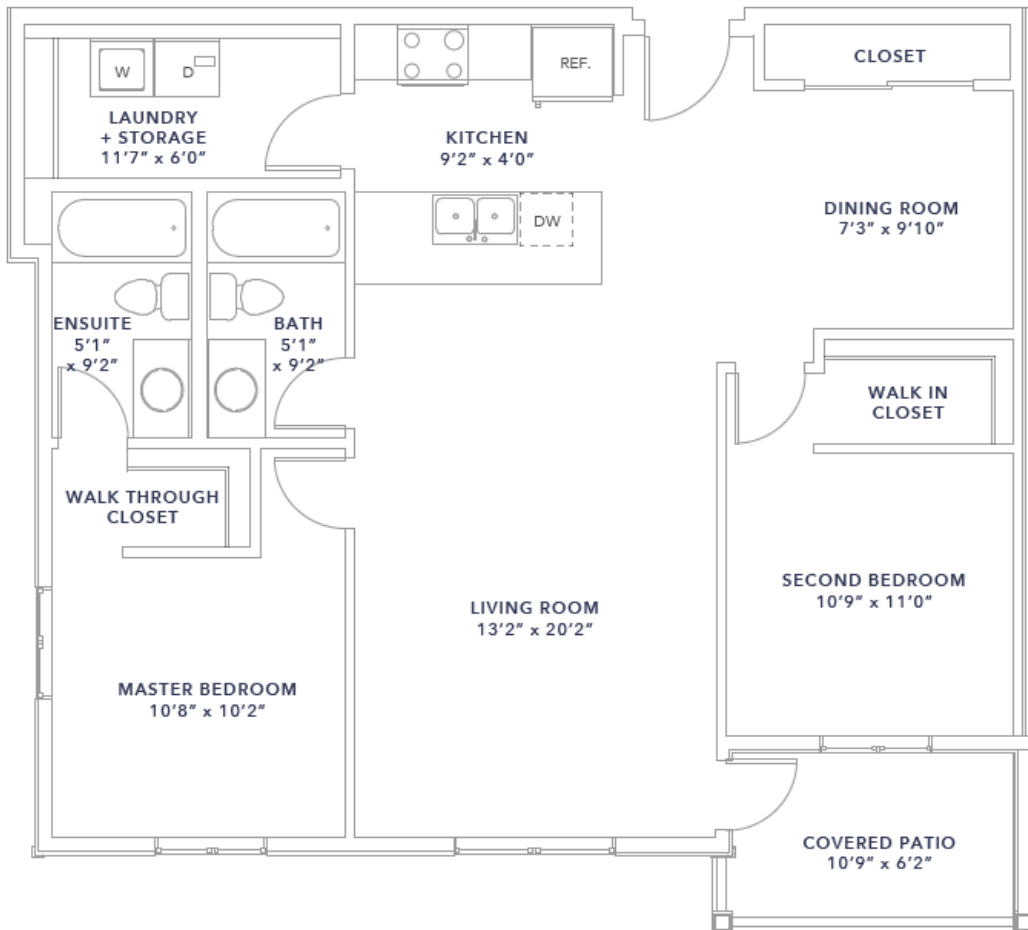

Mission Flats

1469 KLO Road
Kelowna, BC V1W 3N8

SUITE STYLE SQUARE FEET

Merlot 913
2 Bed 2 Bath
Apartment

Scale, dimensions, specifications, layout, windows and materials are approximate only and are subject to change without notice.
Last modified: January 25, 2019