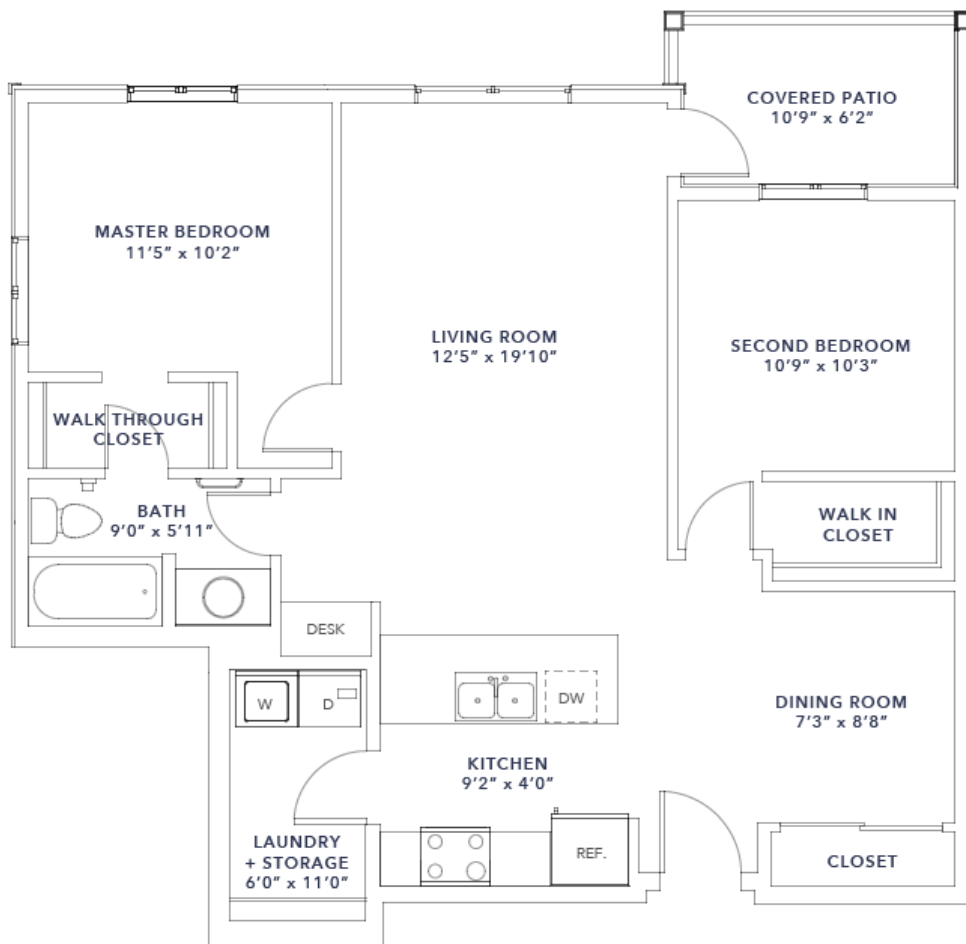

Mission Flats

1469 KLO Road
Kelowna, BC V1W 3N8

SUITE STYLE SQUARE FEET

Malbec 845
2 Bed 1 Bath
Apartment

Scale, dimensions, specifications, layout, windows and materials are approximate only and are subject to change without notice.
Last modified: January 25, 2019