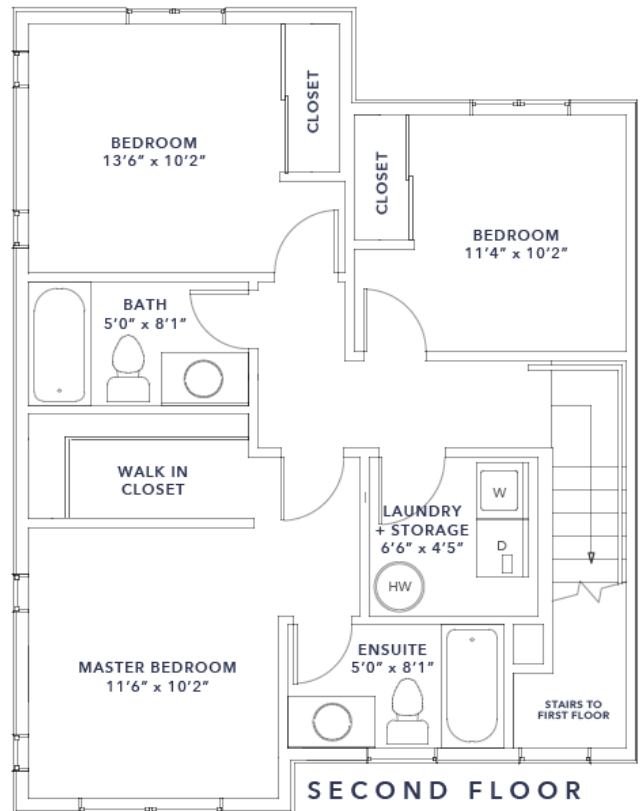

# Mission Flats

1469 KLO Road  
Kelowna, BC V1W 3N8

## SUITE STYLE      SQUARE FEET

Gala  
3 Bed 2.5 Bath  
Townhouse

Scale, dimensions, specifications, layout, windows and materials are approximate only and are subject to change without notice.  
Last modified: January 25, 2019