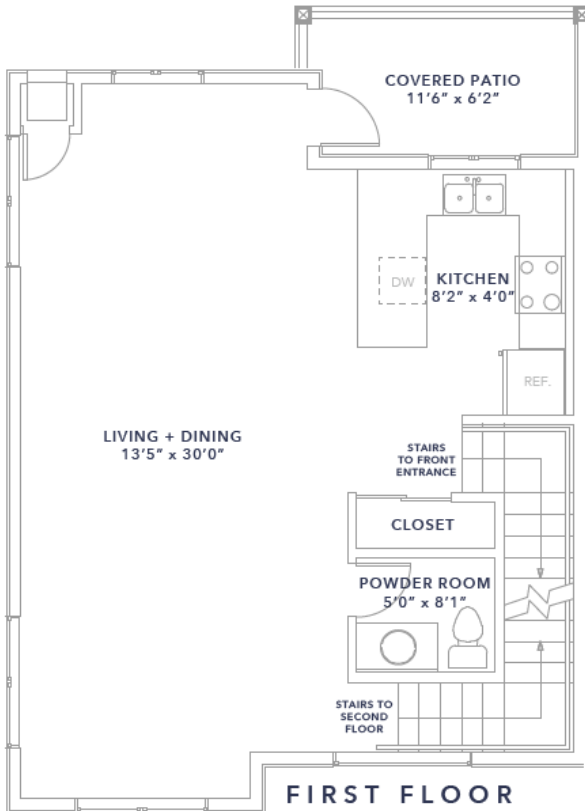

# Mission Flats

1469 KLO Road  
Kelowna, BC V1W 3N8

## SUITE STYLE      SQUARE FEET

Gala  
3 Bed 2.5 Bath  
Townhouse

Scale, dimensions, specifications, layout, windows and materials are approximate only and are subject to change without notice.  
Last modified: January 25, 2019