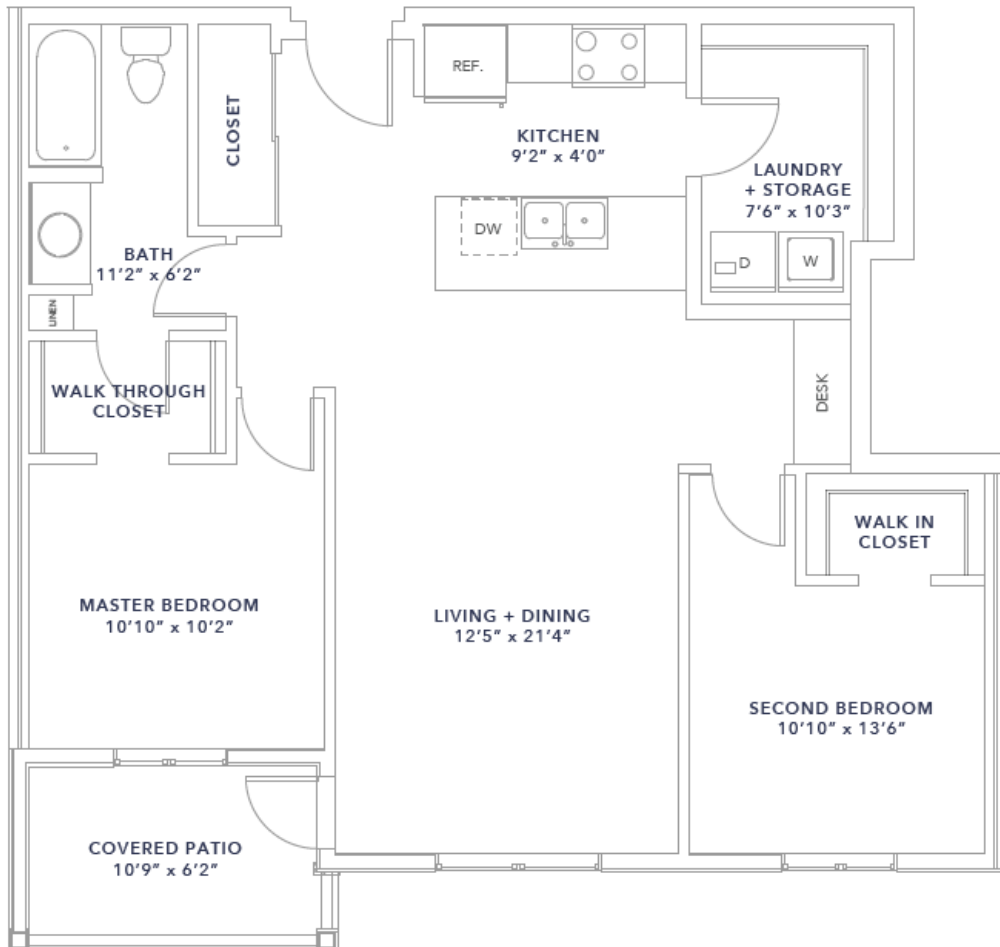

## Mission Flats

1469 KLO Road  
Kelowna, BC V1W 3N8

### SUITE STYLE      SQUARE FEET

Cabernet                      851  
2 Bed 1 Bath  
Apartment

Scale, dimensions, specifications, layout, windows and materials are approximate only and are subject to change without notice.  
Last modified: January 25, 2019