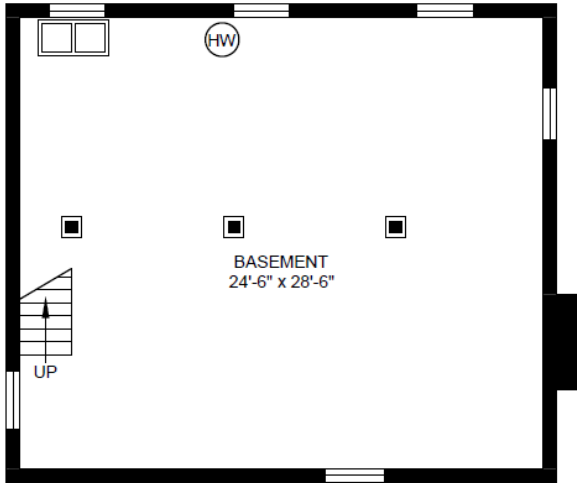

## SUITE STYLE      SQUARE FEET

Style Y                      1452  
3 Bedroom House

Scale, dimensions, specifications, layout, windows and materials are approximate only and are subject to change without notice.