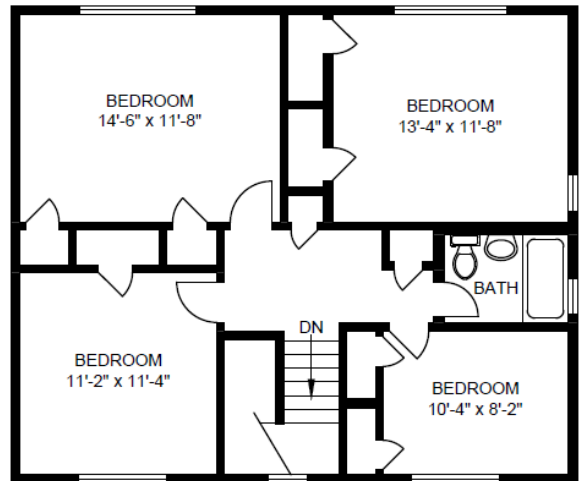

Griesbach Community

9706 152 AVE NW
Edmonton, AB

SUITE STYLE SQUARE FEET

Style S
4 Bedroom House

1629

Scale, dimensions, specifications, layout, windows and materials are approximate only and are subject to change without notice.