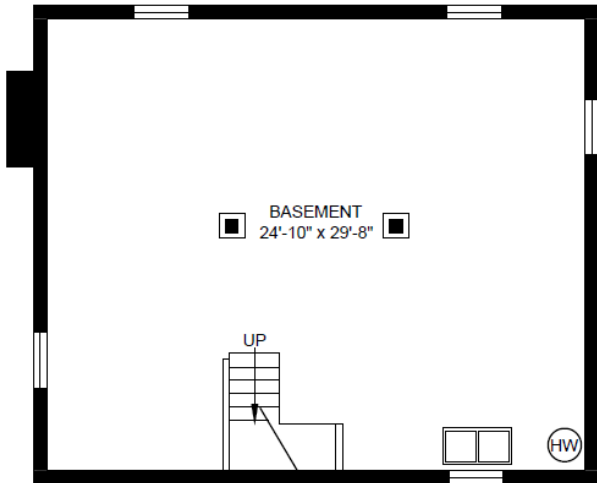

Griesbach Community

9706 152 AVE NW
Edmonton, AB

SUITE STYLE SQUARE FEET

Style S
4 Bedroom House

1629

Scale, dimensions, specifications, layout, windows and materials are approximate only and are subject to change without notice.