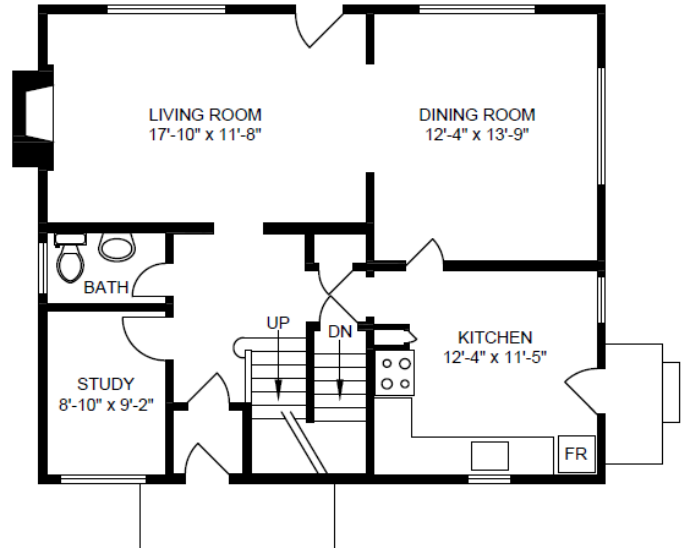

Griesbach Community

9706 152 AVE NW
Edmonton, AB

SUITE STYLE SQUARE FEET

Style S
4 Bedroom House

1629

Scale, dimensions, specifications, layout, windows and materials are approximate only and are subject to change without notice.