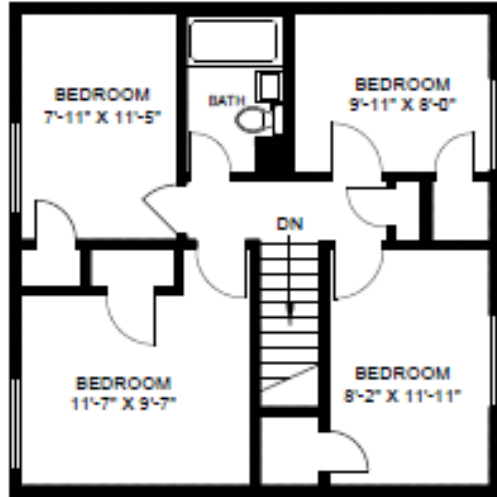

Griesbach Community

9706 152 AVE NW
Edmonton, AB

SUITE STYLE SQUARE FEET

Style R4
4 Bedroom Townhouse

1200

Scale, dimensions, specifications, layout, windows and materials are approximate only and are subject to change without notice.