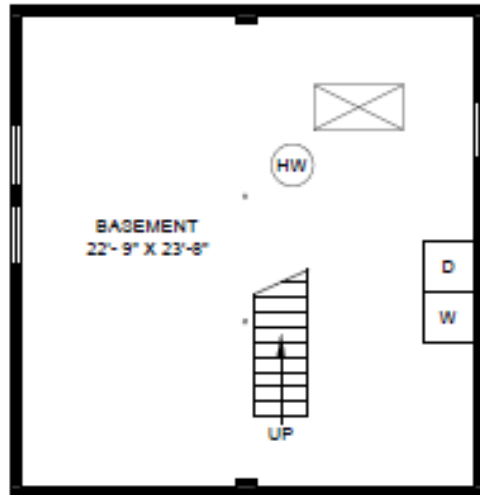

Griesbach Community

9706 152 AVE NW
Edmonton, AB

SUITE STYLE SQUARE FEET

Style R4
4 Bedroom Townhouse

1200

Scale, dimensions, specifications, layout, windows and materials are approximate only and are subject to change without notice.