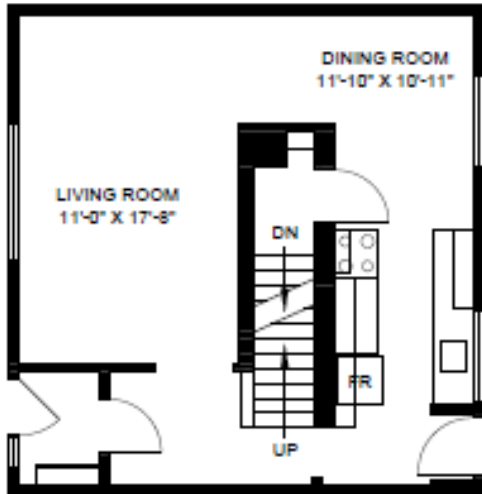

Griesbach Community

9706 152 AVE NW
Edmonton, AB

SUITE STYLE SQUARE FEET

Style R4
4 Bedroom Townhouse

1200

Scale, dimensions, specifications, layout, windows and materials are approximate only and are subject to change without notice.