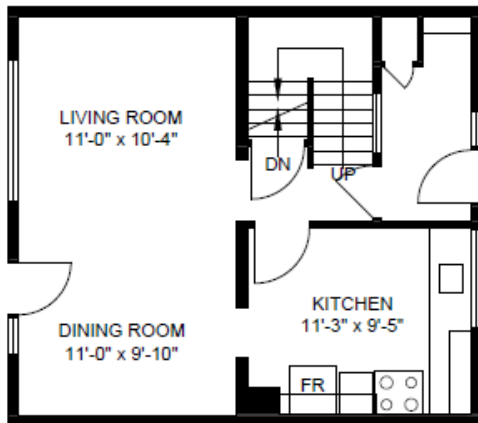

## SUITE STYLE      SQUARE FEET

Style R3      903  
3 Bedroom Townhouse

SECOND FLOOR  
3 BEDROOM

Scale, dimensions, specifications, layout, windows and materials are approximate only and are subject to change without notice.  
Last modified: 28 August 2018