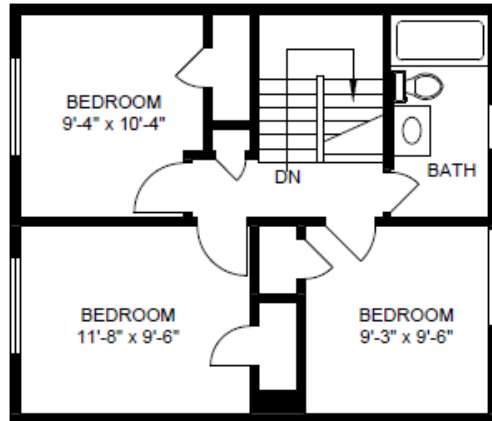

## SUITE STYLE      SQUARE FEET

Style R3      903  
3 Bedroom Townhouse

SECOND FLOOR  
3 BEDROOM

Scale, dimensions, specifications, layout, windows and materials are approximate only and are subject to change without notice.  
Last modified: 28 August 2018