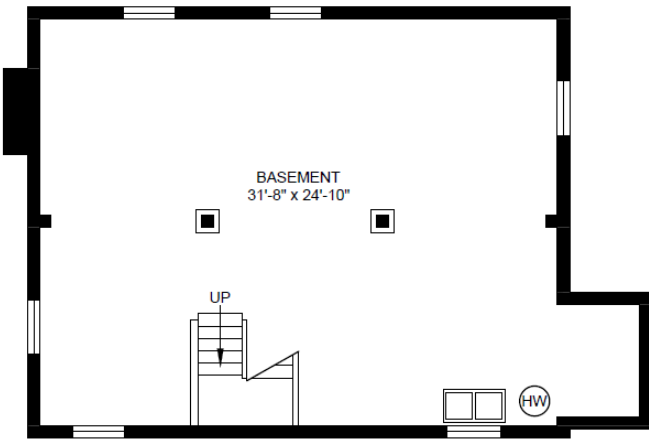

Griesbach Community

9706 152 AVE NW
Edmonton, AB

SUITE STYLE SQUARE FEET

Style R 1692
4 Bedroom House

Scale, dimensions, specifications, layout, windows and materials are approximate only and are subject to change without notice.