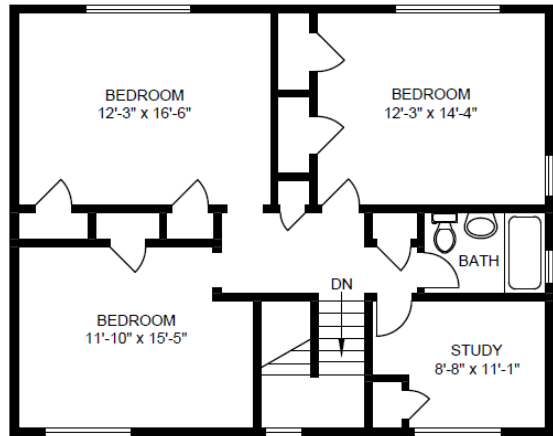

Griesbach Community

9706 152 AVE NW
Edmonton, AB

SUITE STYLE SQUARE FEET

Style R 1692
4 Bedroom House

Scale, dimensions, specifications, layout, windows and materials are approximate only and are subject to change without notice.