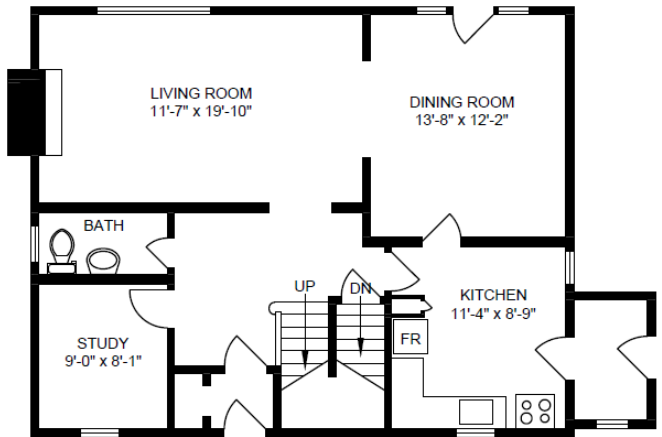

Griesbach Community

9706 152 AVE NW
Edmonton, AB

SUITE STYLE SQUARE FEET

Style R 1692
4 Bedroom House

Scale, dimensions, specifications, layout, windows and materials are approximate only and are subject to change without notice.