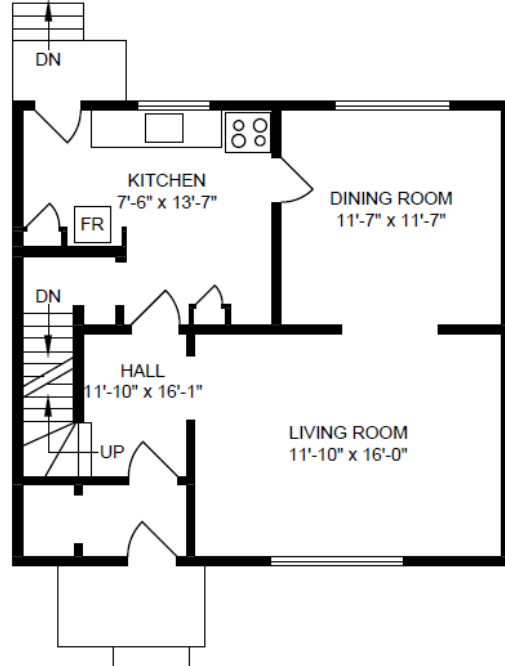

### SUITE STYLE      SQUARE FEET

Style K  
4 Bedroom House

1171

Scale, dimensions, specifications, layout, windows and materials are approximate only and are subject to change without notice.