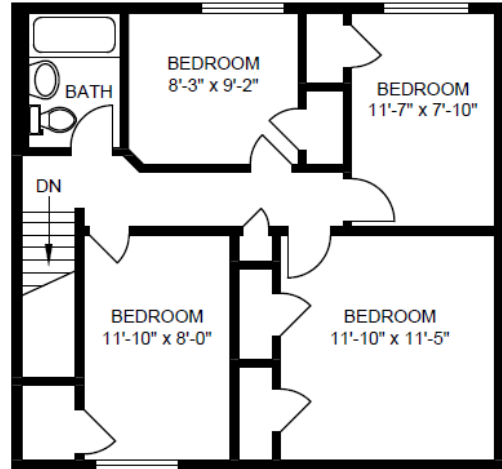

### SUITE STYLE      SQUARE FEET

Style K  
4 Bedroom House

1171

Scale, dimensions, specifications, layout, windows and materials are approximate only and are subject to change without notice.