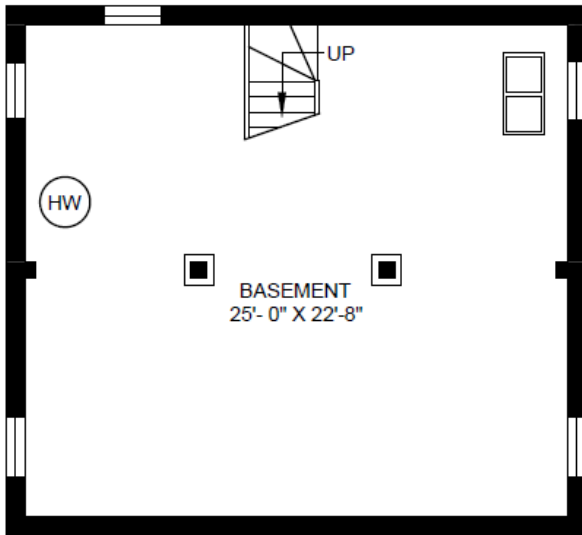

Griesbach Community

9706 152 AVE NW
Edmonton, AB

SUITE STYLE SQUARE FEET

Style H
2 Bedroom House

927

Scale, dimensions, specifications, layout, windows and materials are approximate only and are subject to change without notice.