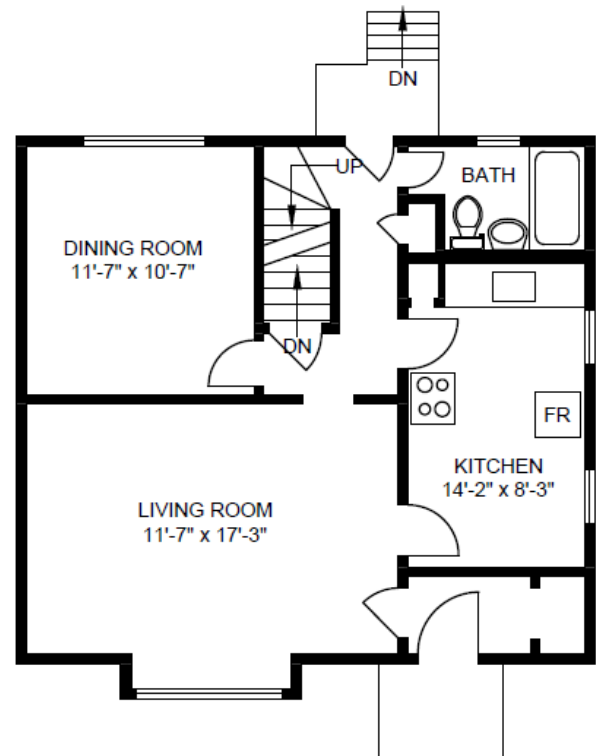

Griesbach Community

9706 152 AVE NW
Edmonton, AB

SUITE STYLE SQUARE FEET

Style H
2 Bedroom House

927

Scale, dimensions, specifications, layout, windows and materials are approximate only and are subject to change without notice.