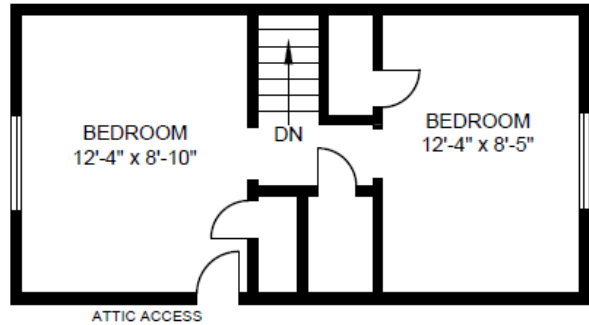

Griesbach Community

9706 152 AVE NW
Edmonton, AB

SUITE STYLE SQUARE FEET

Style H
2 Bedroom House

927

Scale, dimensions, specifications, layout, windows and materials are approximate only and are subject to change without notice.