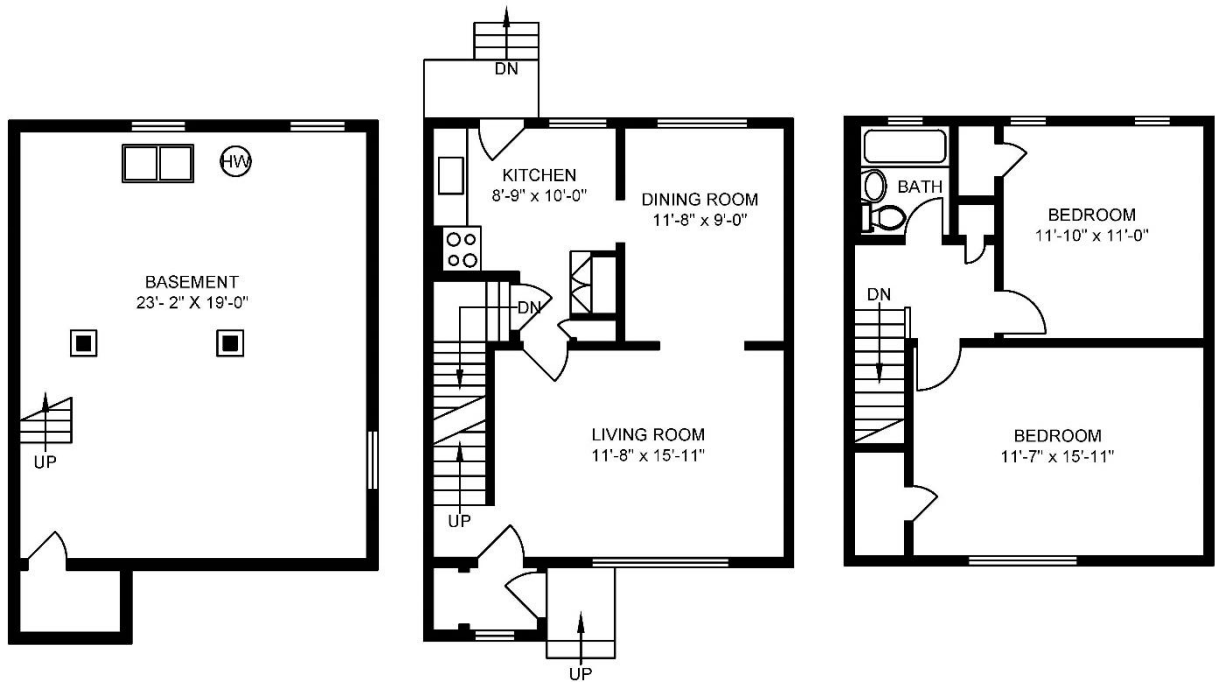

Griesbach Community

9706 152 AVE NW
Edmonton, AB

SUITE STYLE SQUARE FEET

Style GG
2 Bedroom Duplex

1200

Scale, dimensions, specifications, layout, windows and materials are approximate only and are subject to change without notice.