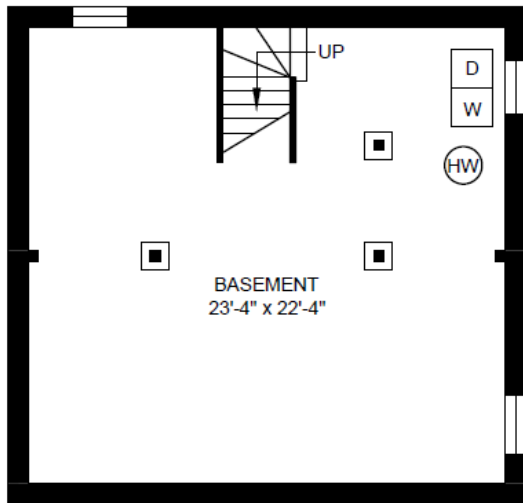

# Griesbach Community

9706 152 AVE NW  
Edmonton, AB

**SUITE STYLE                      SQUARE FEET**

Style CC  
3 Bedroom Duplex

878

Scale, dimensions, specifications, layout, windows and materials are approximate only and are subject to change without notice.