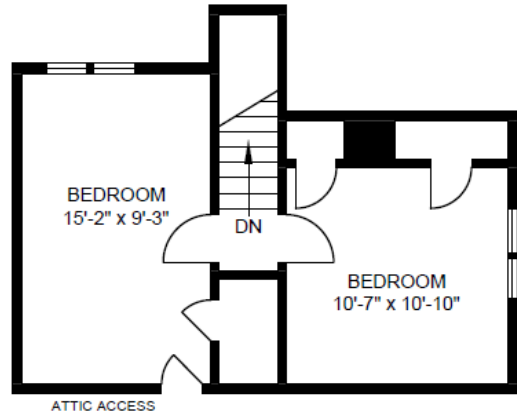

# Griesbach Community

9706 152 AVE NW  
Edmonton, AB

**SUITE STYLE                      SQUARE FEET**

Style CC  
3 Bedroom Duplex

878

Scale, dimensions, specifications, layout, windows and materials are approximate only and are subject to change without notice.