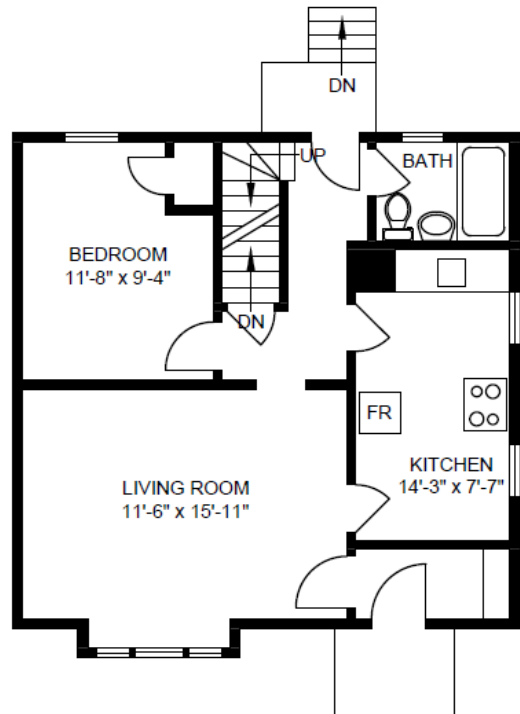

# Griesbach Community

9706 152 AVE NW  
Edmonton, AB

**SUITE STYLE                      SQUARE FEET**

Style CC  
3 Bedroom Duplex

878

Scale, dimensions, specifications, layout, windows and materials are approximate only and are subject to change without notice.