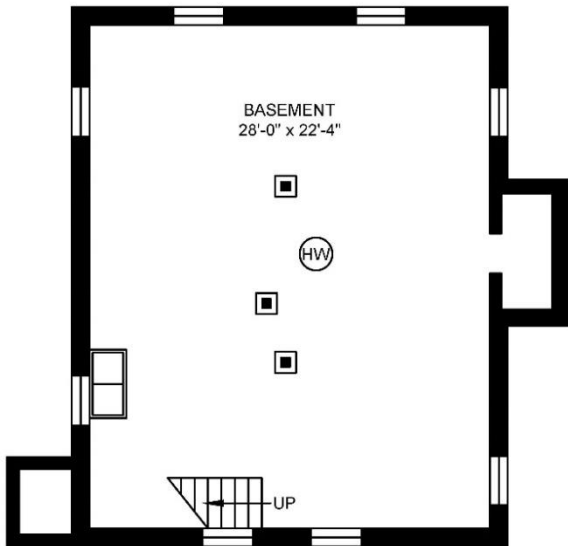

Griesbach Community

9706 152 AVE NW
Edmonton, AB

SUITE STYLE SQUARE FEET

Style B
2 Bedroom House

687

Scale, dimensions, specifications, layout, windows and materials are approximate only and are subject to change without notice.