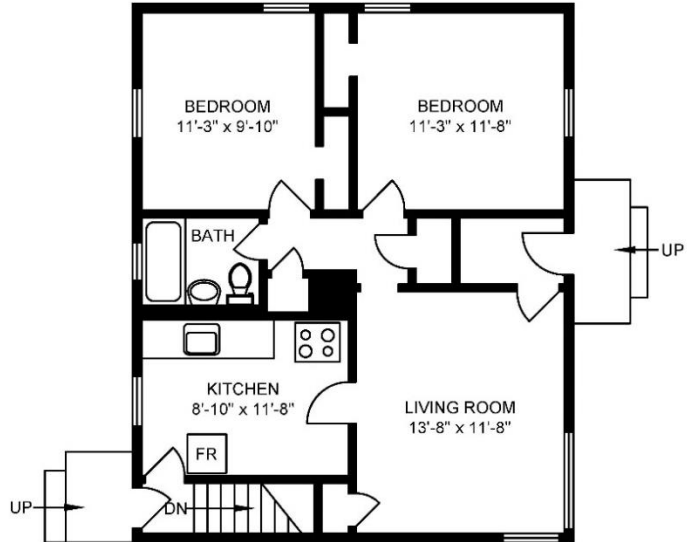

Griesbach Community

9706 152 AVE NW
Edmonton, AB

SUITE STYLE SQUARE FEET

Style B
2 Bedroom House

687

Scale, dimensions, specifications, layout, windows and materials are approximate only and are subject to change without notice.