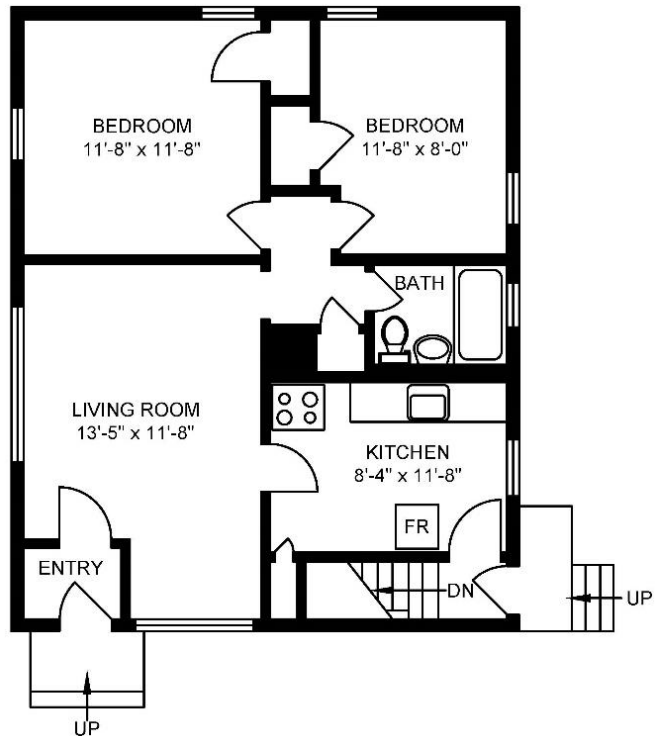

Griesbach Community

9706 152 AVE NW
Edmonton, AB

SUITE STYLE SQUARE FEET

Style A
2 Bedroom House

685

Scale, dimensions, specifications, layout, windows and materials are approximate only and are subject to change without notice.