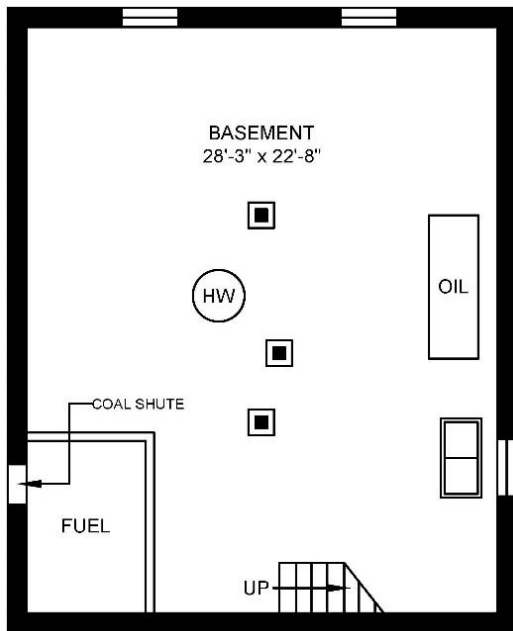

Griesbach Community

9706 152 AVE NW
Edmonton, AB

SUITE STYLE SQUARE FEET

Style A
2 Bedroom House

685

Scale, dimensions, specifications, layout, windows and materials are approximate only and are subject to change without notice.