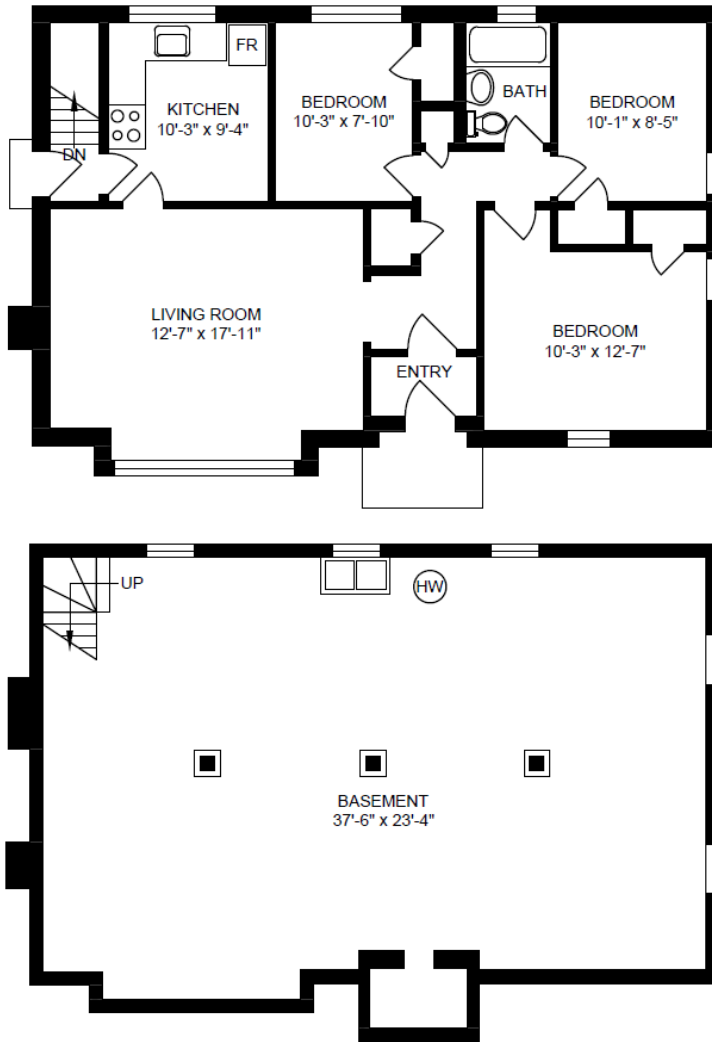

Griesbach Community

9706 152 AVE NW
Edmonton, AB

SUITE STYLE SQUARE FEET

Style 235
3 Bedroom Bungalow

990

Scale, dimensions, specifications, layout, windows and materials are approximate only and are subject to change without notice.