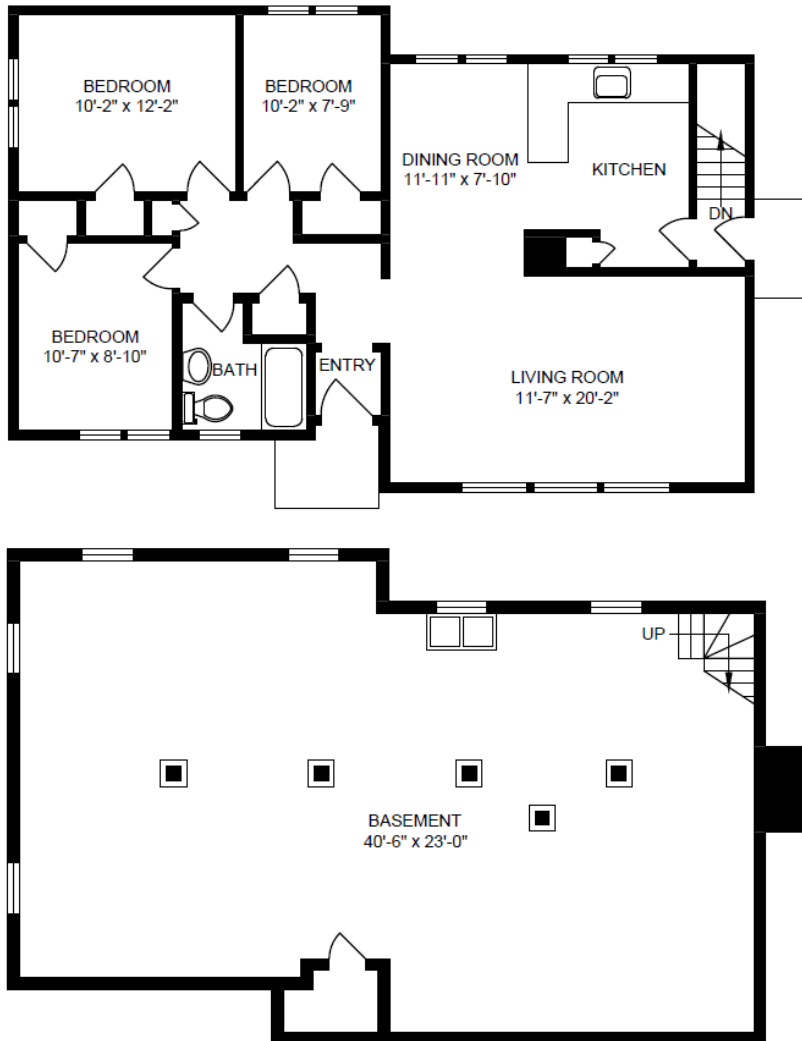

Griesbach Community

9706 152 AVE NW
Edmonton, AB

SUITE STYLE SQUARE FEET

Style 231
3 Bedroom Bungalow

Scale, dimensions, specifications, layout, windows and materials are approximate only and are subject to change without notice.