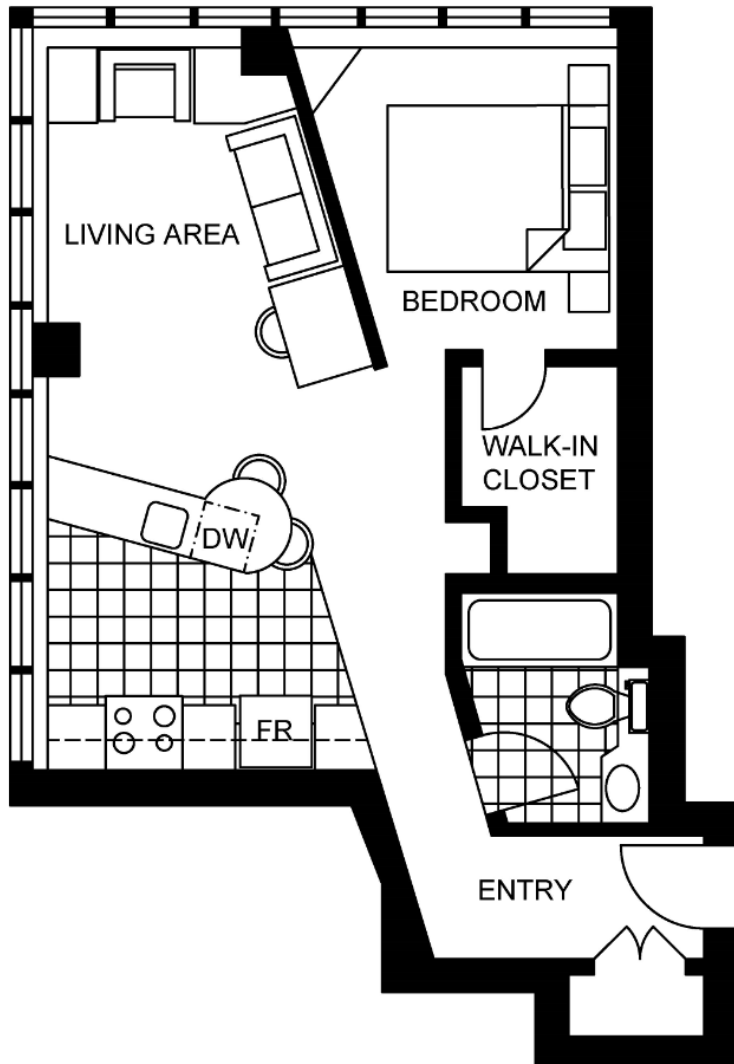

The Galen Lofts

8409 112 ST NW
Edmonton, AB

SUITE STYLE

1 Bedroom Loft
Unit 3

SQUARE FEET

564

Scale, dimensions, specifications, layout, windows and materials are approximate only and are subject to change without notice.

The Galen Lofts

8409 112 ST NW
Edmonton, AB

SUITE STYLE	SQUARE FEET
1 Bedroom Loft Unit 4	510

Scale, dimensions, specifications, layout, windows and materials are approximate only and are subject to change without notice.