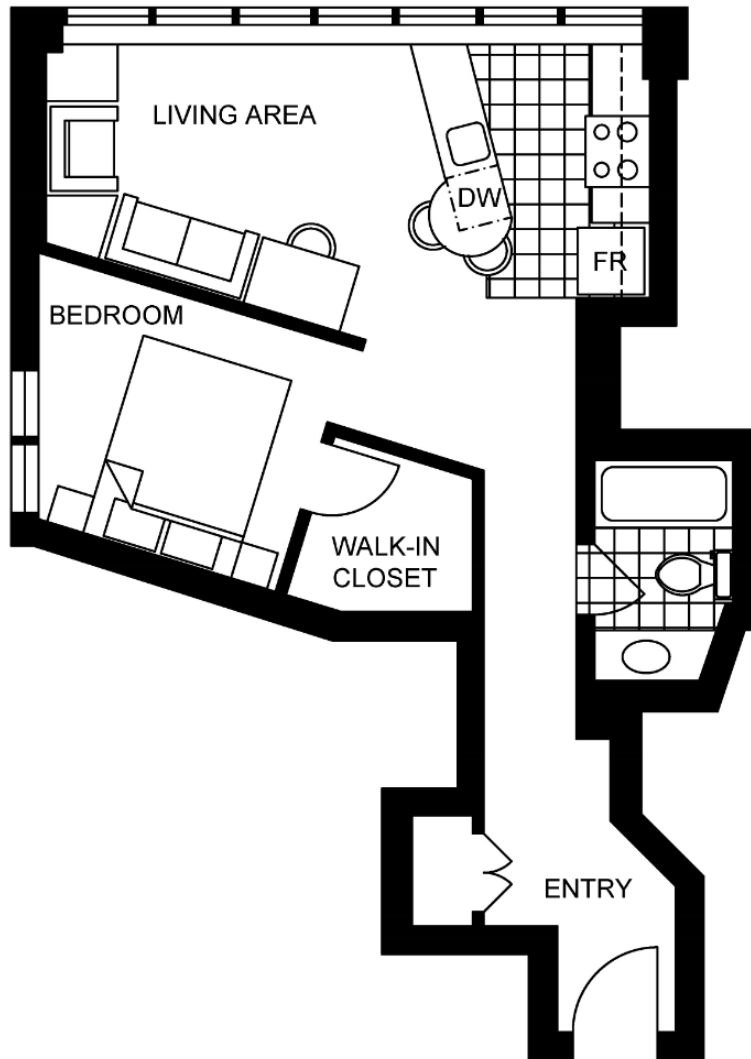

The Galen Lofts

8409 112 ST NW
Edmonton, AB

SUITE STYLE

1 Bedroom Loft
Unit 8

SQUARE FEET

580

Scale, dimensions, specifications, layout, windows and materials are approximate only and are subject to change without notice.

The Galen Lofts

8409 112 ST NW
Edmonton, AB

SUITE STYLE

1 Bedroom Loft
Unit 9

SQUARE FEET

467

Scale, dimensions, specifications, layout, windows and materials are approximate only and are subject to change without notice.