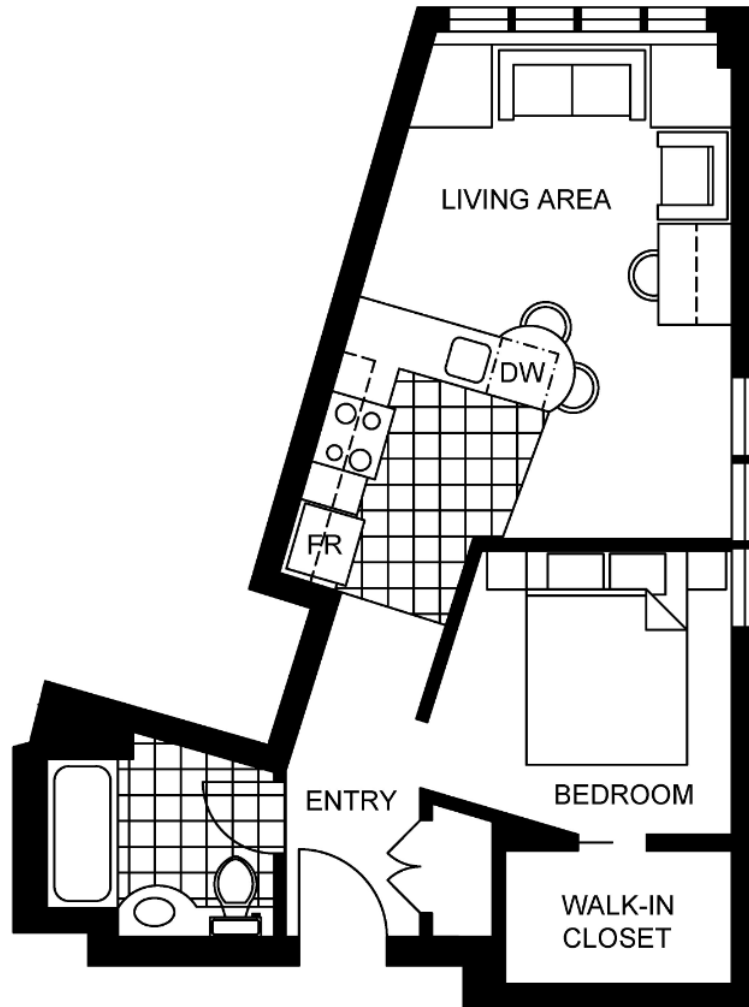

The Galen Lofts

8409 112 ST NW
Edmonton, AB

SUITE STYLE	SQUARE FEET
1 Bedroom Loft Unit 1	490

Scale, dimensions, specifications, layout, windows and materials are approximate only and are subject to change without notice.

The Galen Lofts

8409 112 ST NW
Edmonton, AB

SUITE STYLE

1 Bedroom Loft
Unit 2

SQUARE FEET

454

Scale, dimensions, specifications, layout, windows and materials are approximate only and are subject to change without notice.

The Galen Lofts

8409 112 ST NW
Edmonton, AB

SUITE STYLE

1 Bedroom Loft
Unit 3

SQUARE FEET

564

Scale, dimensions, specifications, layout, windows and materials are approximate only and are subject to change without notice.

The Galen Lofts

8409 112 ST NW
Edmonton, AB

SUITE STYLE	SQUARE FEET
1 Bedroom Loft Unit 4	510

Scale, dimensions, specifications, layout, windows and materials are approximate only and are subject to change without notice.