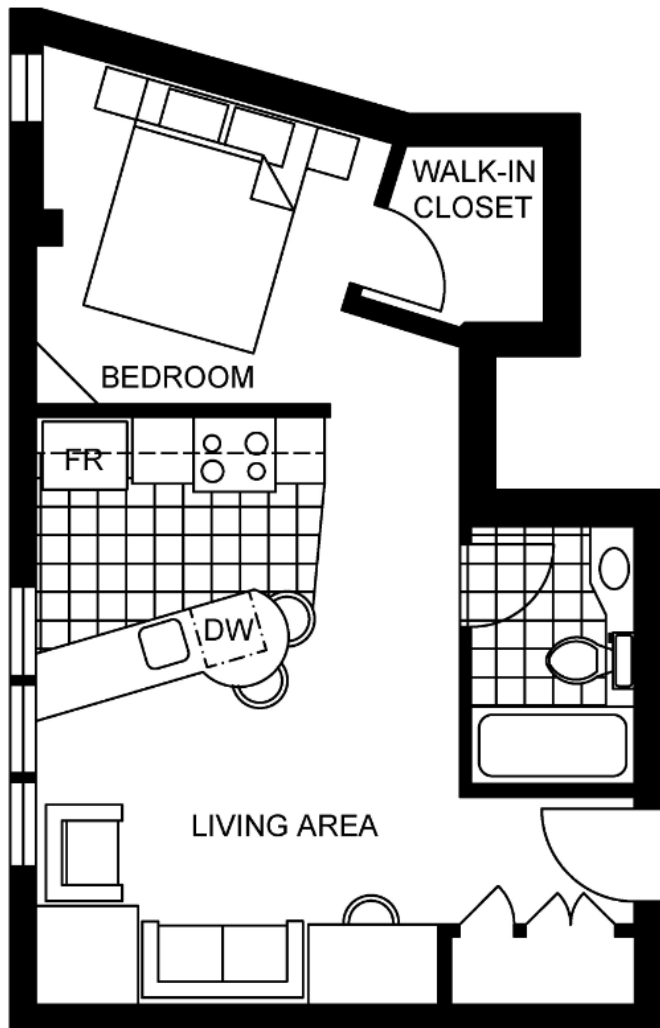

The Galen Lofts

8409 112 ST NW
Edmonton, AB

SUITE STYLE

1 Bedroom Loft
Unit 9

SQUARE FEET

467

Scale, dimensions, specifications, layout, windows and materials are approximate only and are subject to change without notice.