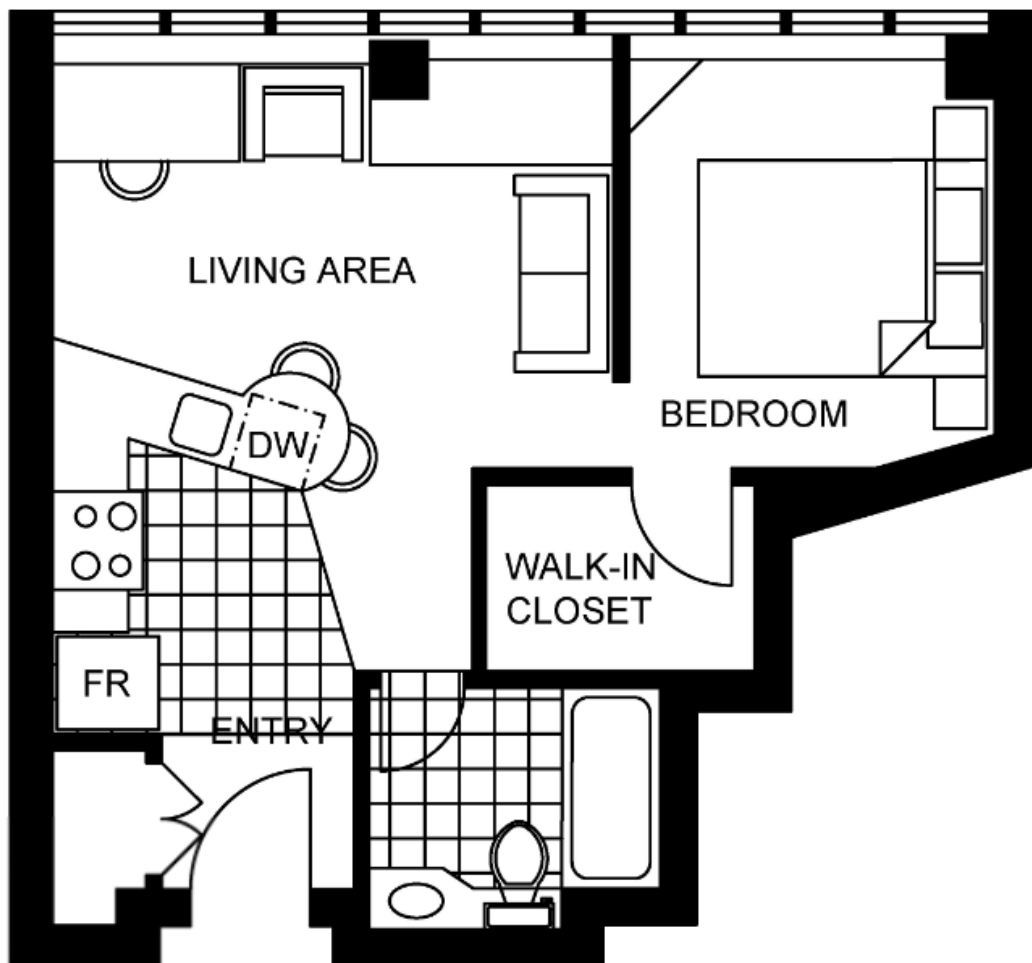

The Galen Lofts

8409 112 ST NW
Edmonton, AB

SUITE STYLE

1 Bedroom Loft
Unit 2

SQUARE FEET

454

Scale, dimensions, specifications, layout, windows and materials are approximate only and are subject to change without notice.

The Galen Lofts

8409 112 ST NW
Edmonton, AB

SUITE STYLE

1 Bedroom Loft
Unit 3

SQUARE FEET

564

Scale, dimensions, specifications, layout, windows and materials are approximate only and are subject to change without notice.

The Galen Lofts

8409 112 ST NW
Edmonton, AB

SUITE STYLE	SQUARE FEET
1 Bedroom Loft Unit 4	510

Scale, dimensions, specifications, layout, windows and materials are approximate only and are subject to change without notice.