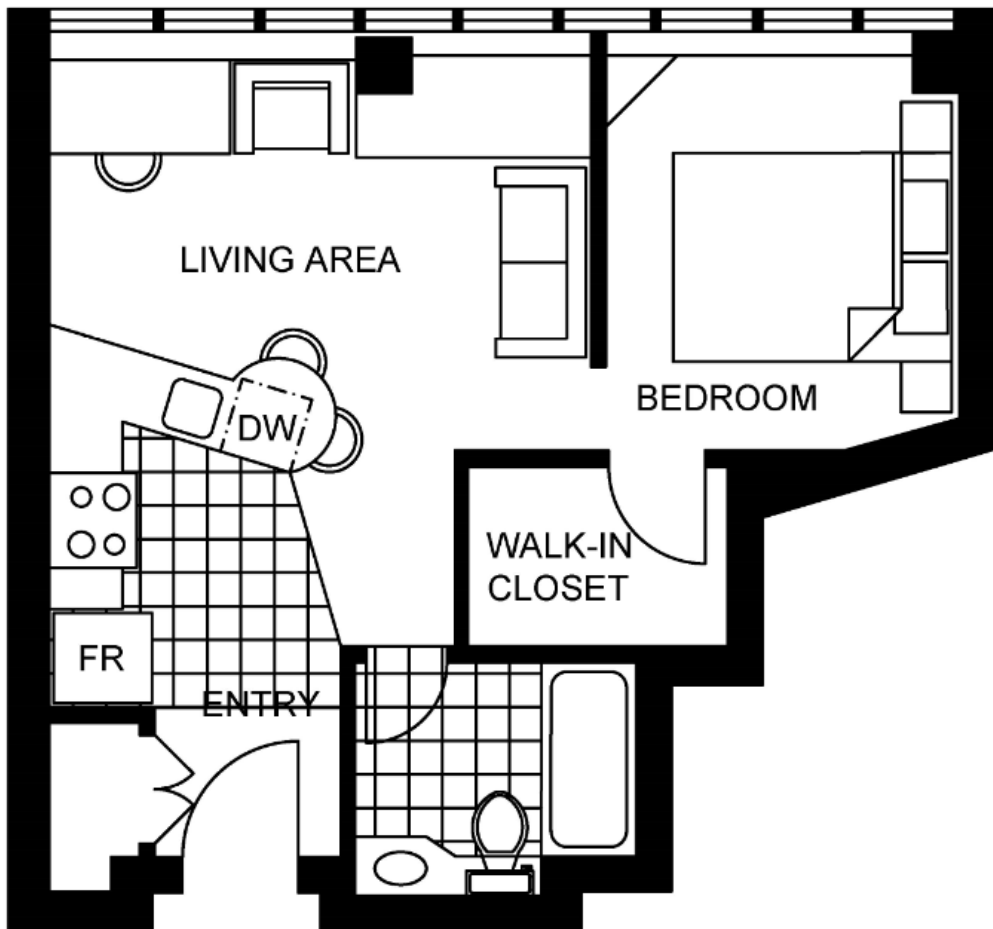

The Galen Lofts

8409 112 ST NW
Edmonton, AB

SUITE STYLE	SQUARE FEET
1 Bedroom Loft Unit 4	510

Scale, dimensions, specifications, layout, windows and materials are approximate only and are subject to change without notice.

The Galen Lofts

8409 112 ST NW
Edmonton, AB

SUITE STYLE	SQUARE FEET
1 Bedroom Loft Unit 5	477

Scale, dimensions, specifications, layout, windows and materials are approximate only and are subject to change without notice.