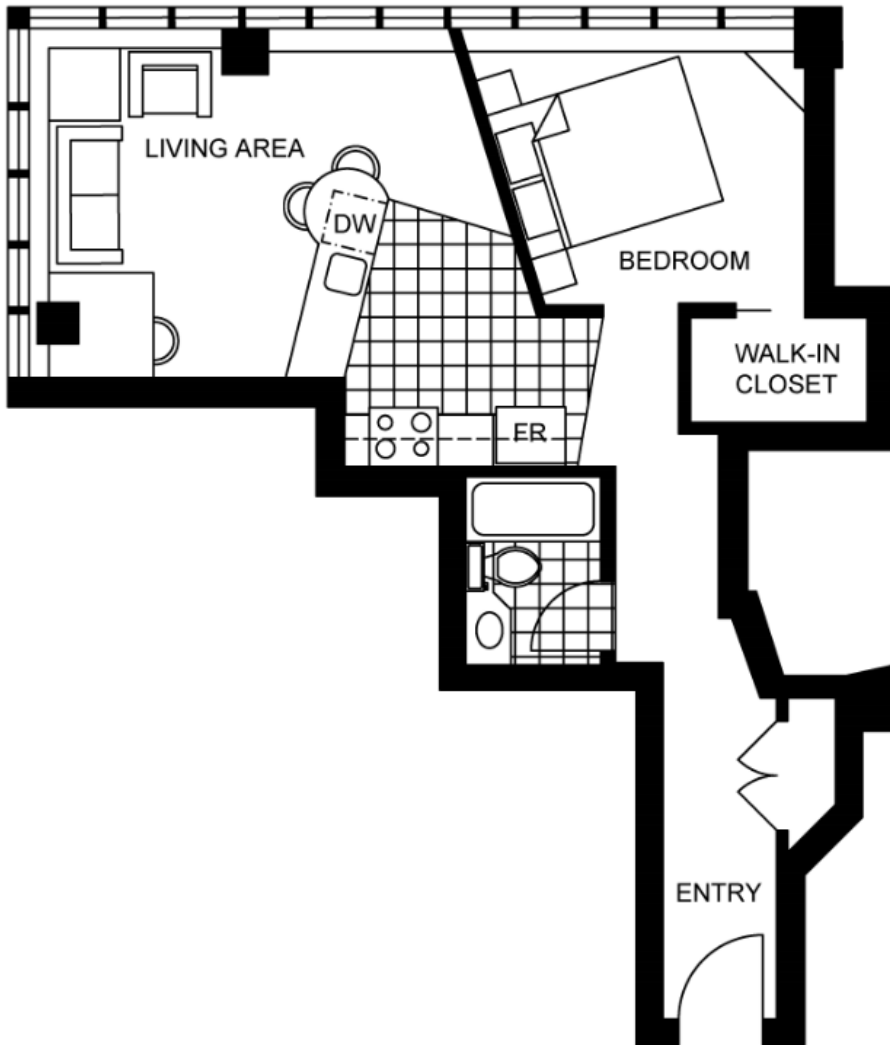

The Galen Lofts

8409 112 ST NW
Edmonton, AB

SUITE STYLE	SQUARE FEET
1 Bedroom Loft Unit 6	518

Scale, dimensions, specifications, layout, windows and materials are approximate only and are subject to change without notice.

The Galen Lofts

8409 112 ST NW
Edmonton, AB

SUITE STYLE	SQUARE FEET
1 Bedroom Loft Unit 7	595

Scale, dimensions, specifications, layout, windows and materials are approximate only and are subject to change without notice.