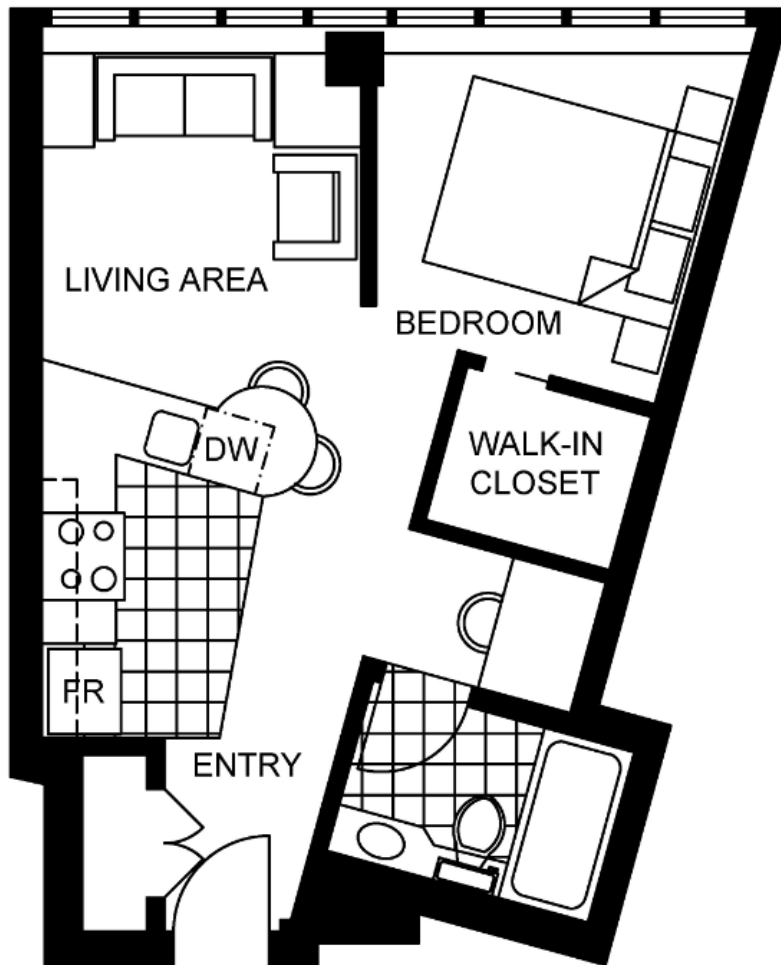

The Galen Lofts

8409 112 ST NW
Edmonton, AB

SUITE STYLE	SQUARE FEET
1 Bedroom Loft Unit 1	490

Scale, dimensions, specifications, layout, windows and materials are approximate only and are subject to change without notice.

The Galen Lofts

8409 112 ST NW
Edmonton, AB

SUITE STYLE

1 Bedroom Loft
Unit 2

SQUARE FEET

454

Scale, dimensions, specifications, layout, windows and materials are approximate only and are subject to change without notice.

The Galen Lofts

8409 112 ST NW
Edmonton, AB

SUITE STYLE

1 Bedroom Loft
Unit 3

SQUARE FEET

564

Scale, dimensions, specifications, layout, windows and materials are approximate only and are subject to change without notice.

The Galen Lofts

8409 112 ST NW
Edmonton, AB

SUITE STYLE	SQUARE FEET
1 Bedroom Loft Unit 4	510

Scale, dimensions, specifications, layout, windows and materials are approximate only and are subject to change without notice.