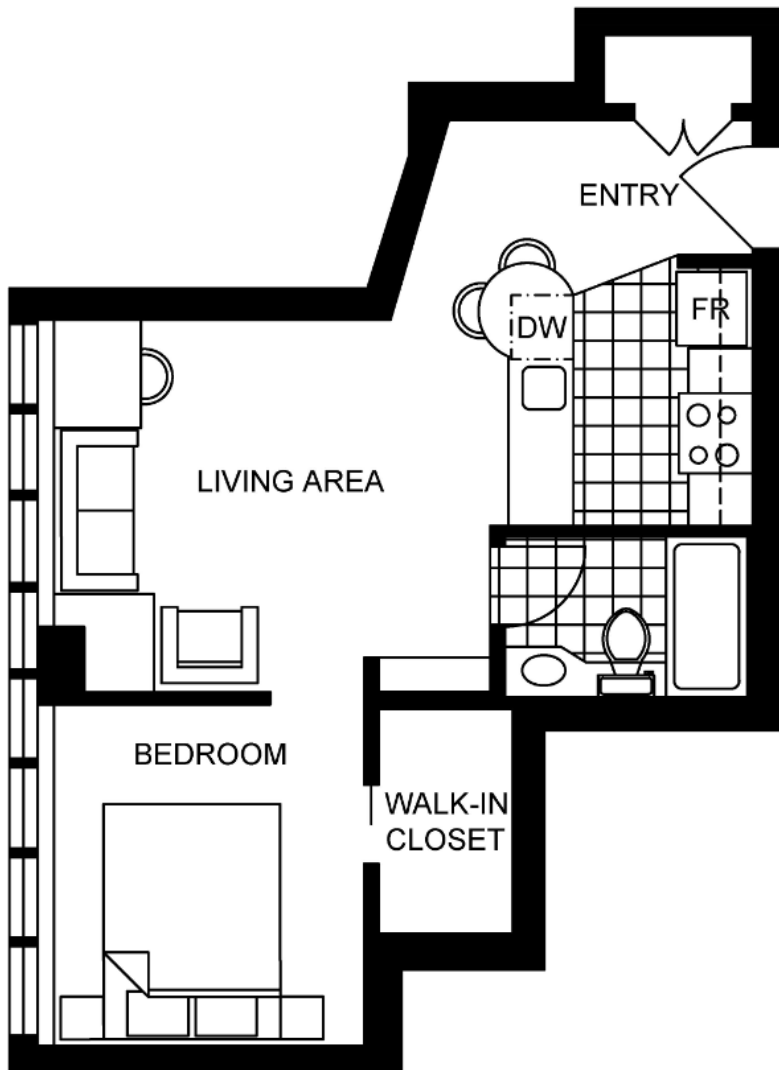

The Galen Lofts

8409 112 ST NW
Edmonton, AB

SUITE STYLE	SQUARE FEET
1 Bedroom Loft Unit 5	477

Scale, dimensions, specifications, layout, windows and materials are approximate only and are subject to change without notice.

The Galen Lofts

8409 112 ST NW
Edmonton, AB

SUITE STYLE	SQUARE FEET
1 Bedroom Loft Unit 6	518

Scale, dimensions, specifications, layout, windows and materials are approximate only and are subject to change without notice.